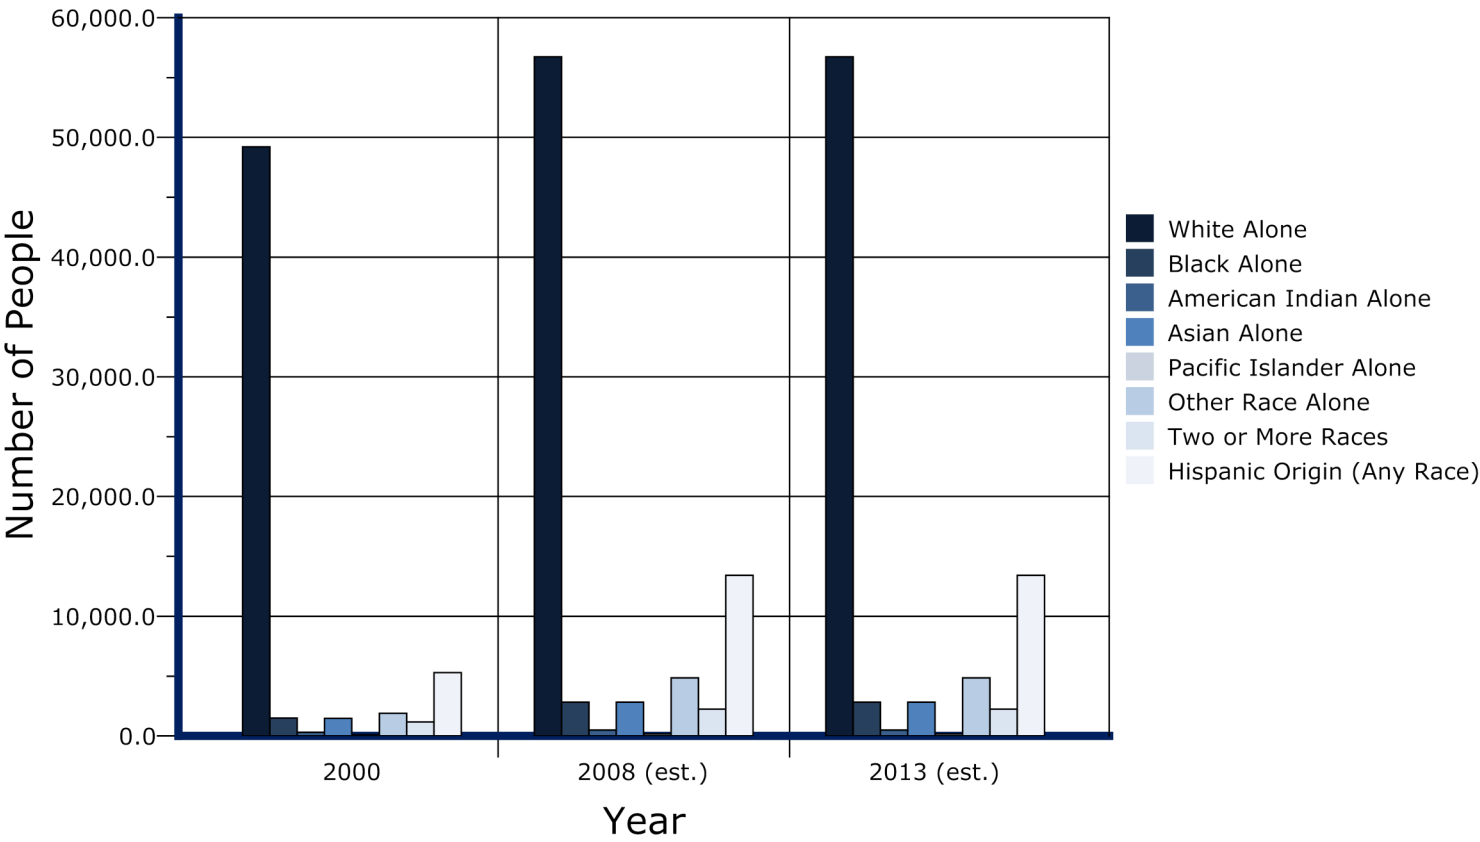

Population by Race

	2000	2008 (est.)	2013 (est.)
White Alone	49,224	56,729	56,729
Black Alone	1,501	2,822	2,822
American Indian Alone	303	481	481
Asian Alone	1,475	2,816	2,816
Pacific Islander Alone	93	158	158
Other Race Alone	1,885	4,850	4,850
Two or More Races	1,154	2,244	2,244
Hispanic Origin (Any Race)	5,276	13,415	13,415